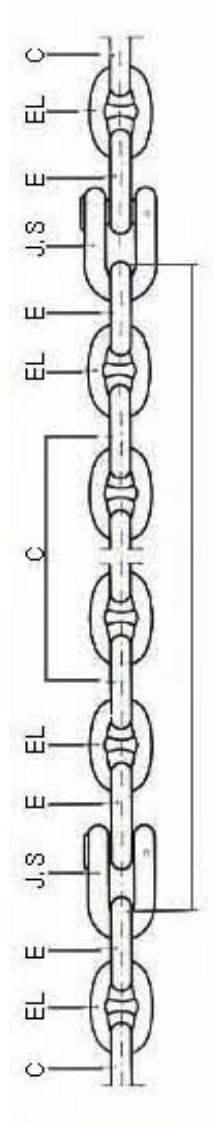

Common Link, Enlarged Link, End Link

Common Link (C)

Enlarged Link (E.L)

End Link (E)

Diameter		Weight
inch	mm	kg
1	26	1.6
2	50	11
3	76	40
4	102	93
5	127	182
6	152	310

Diameter		Weight
inch	mm	kg
1	26.0	2.2
2	50.0	15.0
3	76.0	50.0
4	102.0	120.0
5	127.0	235.0
6	152.0	410.0

Diameter		Weight
inch	mm	kg
1	26	2.2
2	50	17
3	76	59
4	102	138
5	127	260
6	152	460

(Remark: All Weights & Dimensions are approximate, the measurements may vary between different factories)