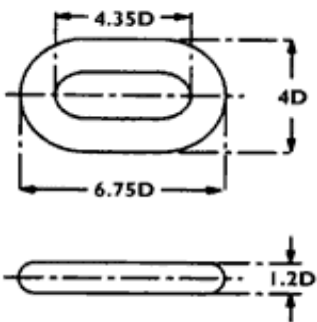

Common Link, Enlarged Link, End Link

Common Link (C)

Enlarged Link (E.L)

End Link (E)

Diameter		Weight
inch	mm	kg
1	26	1.6
2	50	11
3	76	40
4	102	93
5	127	182
6	152	310

Diameter		Weight
inch	mm	kg
1	26.0	2.2
2	50.0	15.0
3	76.0	50.0
4	102.0	120.0
5	127.0	235.0
6	152.0	410.0

Diameter		Weight
inch	mm	kg
1	26	2.2
2	50	17
3	76	59
4	102	138
5	127	260
6	152	460

(Remark: All Weights & Dimensions are approximate, the measurements may vary between different factories)