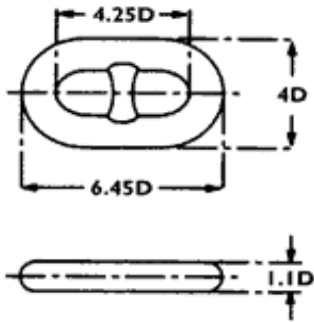

Common Link, Enlarged Link, End Link

Common Link (C)

Enlarged Link (E.L)

End Link (E)

Diameter		Weight
inch	mm	kg
1	26	1.6
2	50	11
3	76	40
4	102	93
5	127	182
6	152	310

Diameter		Weight
inch	mm	kg
1	26.0	2.2
2	50.0	15.0
3	76.0	50.0
4	102.0	120.0
5	127.0	235.0
6	152.0	410.0

Diameter		Weight
inch	mm	kg
1	26	2.2
2	50	17
3	76	59
4	102	138
5	127	260
6	152	460

(Remark: All Weights & Dimensions are approximate, the measurements may vary between different factories)