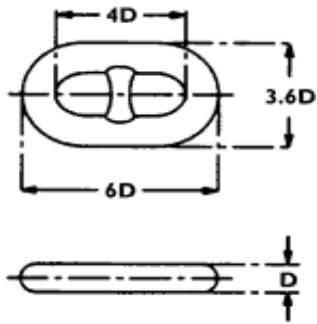

Common Link, Enlarged Link, End Link

Common Link (C)

Enlarged Link (E.L)

End Link (E)

Diameter		Weight
inch	mm	kg
1	26	1.6
2	50	11
3	76	40
4	102	93
5	127	182
6	152	310

Diameter		Weight
inch	mm	kg
1	26.0	2.2
2	50.0	15.0
3	76.0	50.0
4	102.0	120.0
5	127.0	235.0
6	152.0	410.0

Diameter		Weight
inch	mm	kg
1	26	2.2
2	50	17
3	76	59
4	102	138
5	127	260
6	152	460

(Remark: All Weights & Dimensions are approximate, the measurements may vary between different factories)